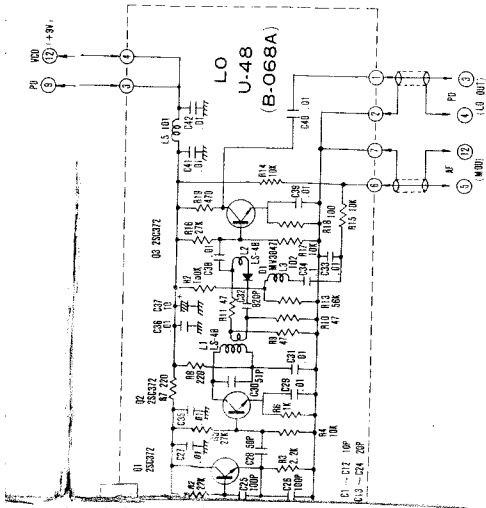

①

IC-230

3

ICOM TECHNICAL SUPPORT DEPT
Return This Material if This
Stamp is Printed Red.

Some component subject 32
for an improvement with

IG 30

DISPLAY

2

1	2
3	4

Dark green R
gray
Dark green L

to change
at notice.