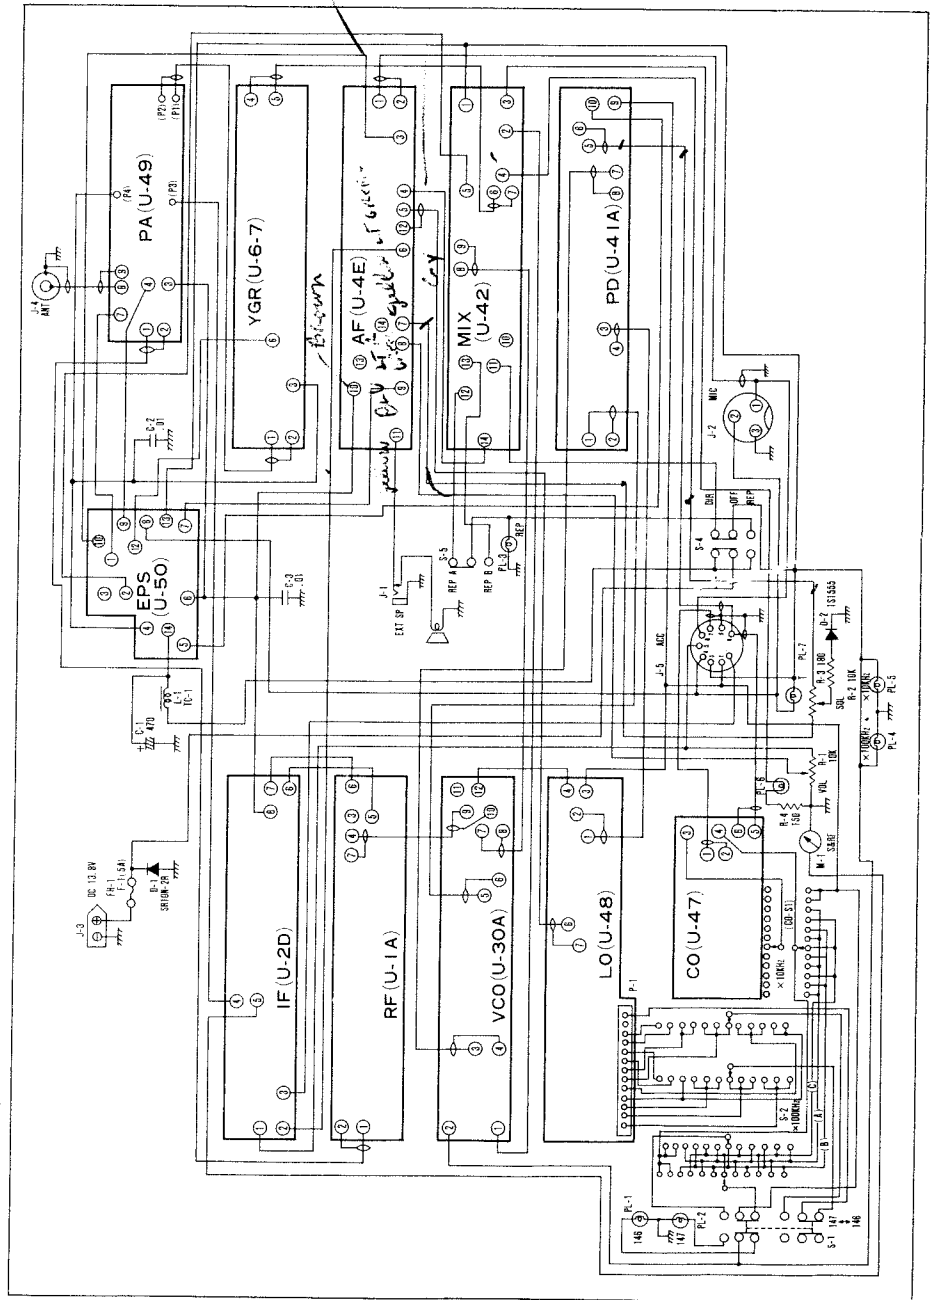

①

IC-230

3

ICOM TECHNICAL SUPPORT DEPT
Return This Material if This
Stamp is Printed Red.

Some component subject 32
for an improvement with

IG 30

DISPLAY

2

1	2
3	4

Dark green R
gray
Dark green L

to change
at notice.