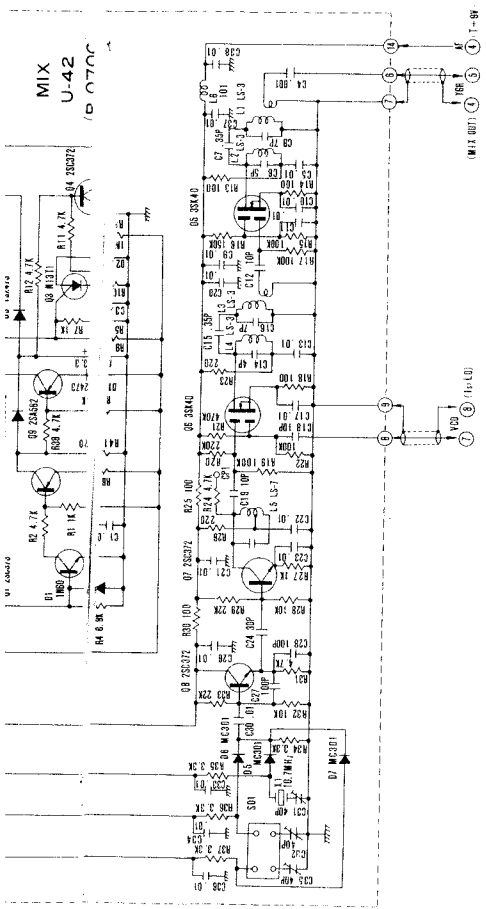

①

IC-230

3

ICOM TECHNICAL SUPPORT DEPT
Return This Material if This
Stamp is Printed Red.

Some component subject 32
for an improvement with

IG 30

DISPLAY

2

1	2
3	4

Dark green R
gray
Dark green L

to change
at notice.