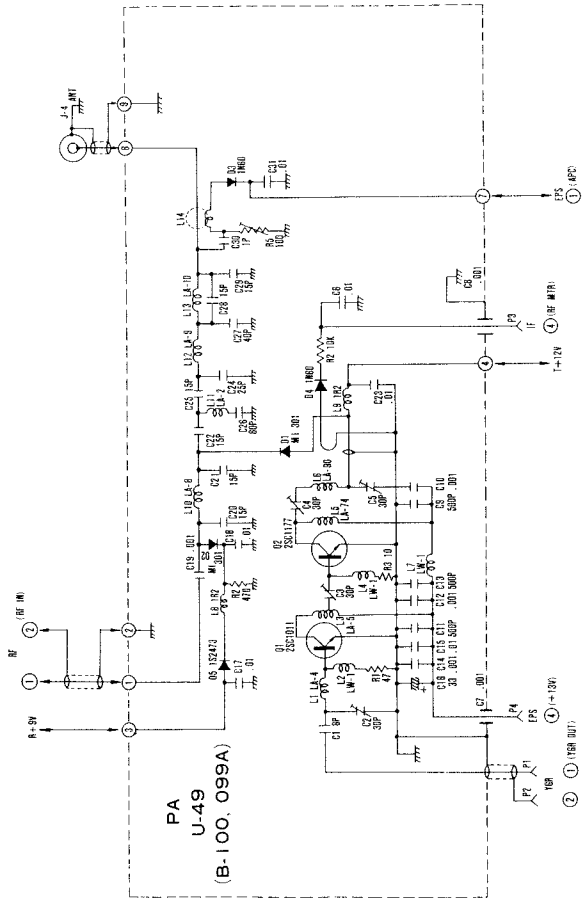

①

IC-230

3

ICOM TECHNICAL SUPPORT DEPT
Return This Material if This
Stamp is Printed Red.

Some component subject 32
for an improvement with

IG 30

DISPLAY

2

1	2
3	4

Dark green R
gray
Dark green L

to change
at notice.