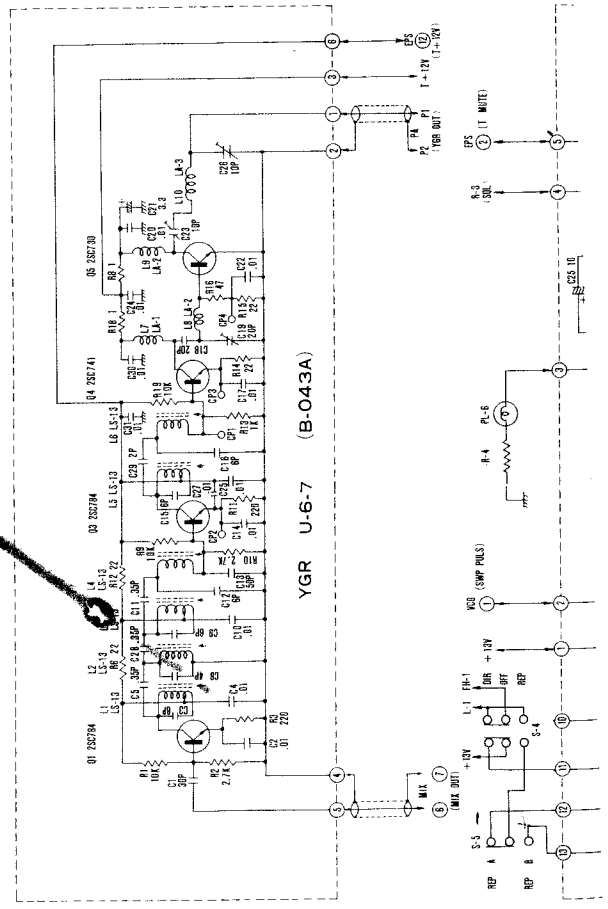

①

IC-230

3

ICOM TECHNICAL SUPPORT DEPT
Return This Material if This
Stamp is Printed Red.

Some component subject 32
for an improvement with

IG 30

DISPLAY

2

1	2
3	4

Dark green R
gray
Dark green L

to change
at notice.