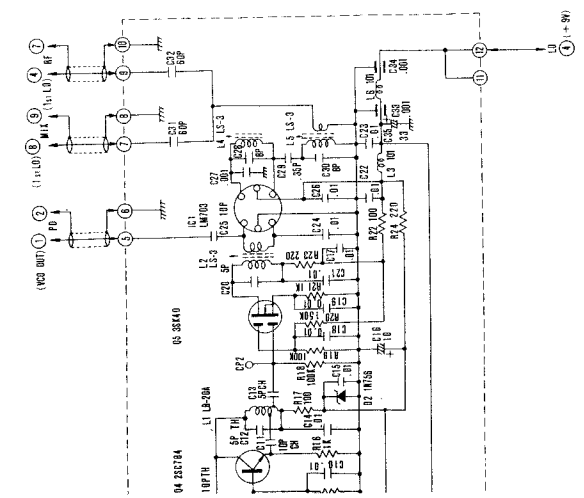

①

IC-230

3

ICOM TECHNICAL SUPPORT DEPT
Return This Material if This
Stamp is Printed Red.

Some component subject 32
for an improvement with

IG 30

DISPLAY

2

1	2
3	4

Dark green R
gray
Dark green L

to change
at notice.