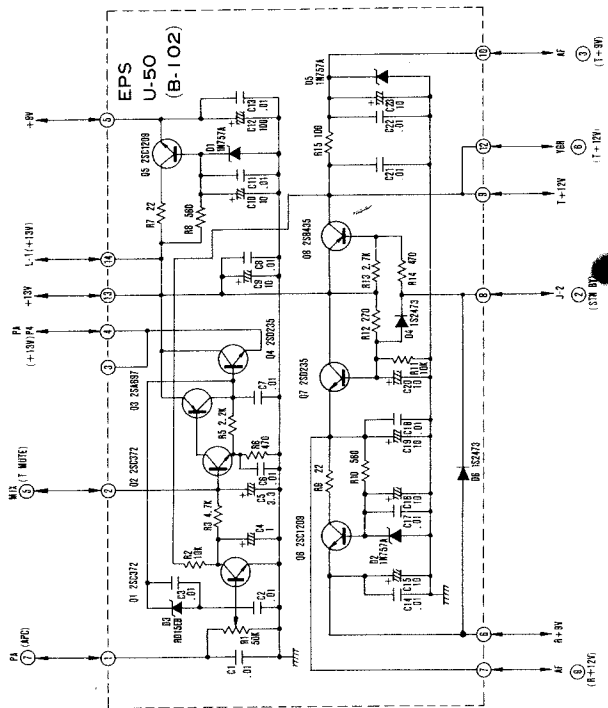

①

IC-230

3

ICOM TECHNICAL SUPPORT DEPT
Return This Material if This
Stamp is Printed Red.

Some component subject 32
for an improvement with

IG 30

DISPLAY

2

1	2
3	4

Dark green R
gray
Dark green L

to change
at notice.