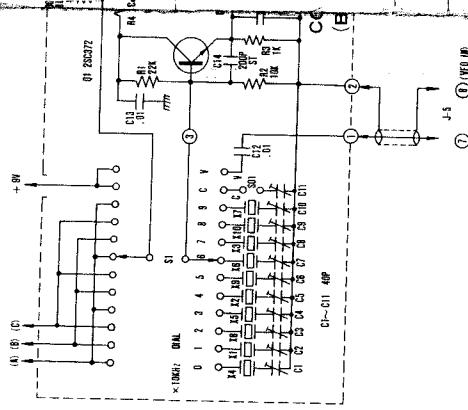

①

IC-230

3

ICOM TECHNICAL SUPPORT DEPT
Return This Material if This
Stamp is Printed Red.

Some component subject 32
for an improvement with

IG 30

DISPLAY

2

1	2
3	4

Dark green R
gray
Dark green L

to change
at notice.