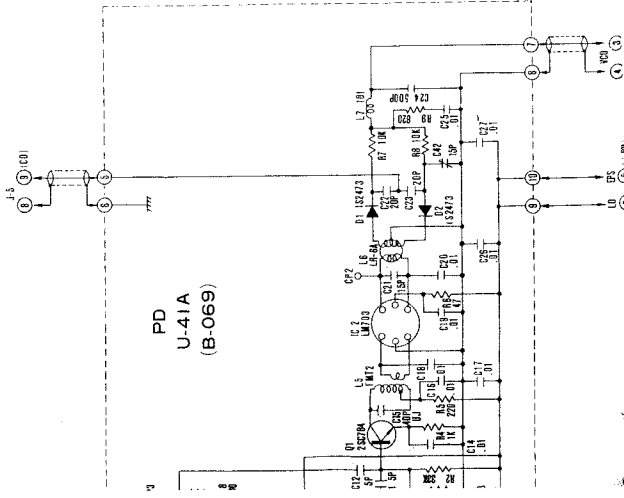

①

IC-230

3

ICOM TECHNICAL SUPPORT DEPT
Return This Material if This
Stamp is Printed Red.

Some component subject 32
for an improvement with

IG 30

DISPLAY

2

1	2
3	4

Dark green R
gray
Dark green L

to change
at notice.