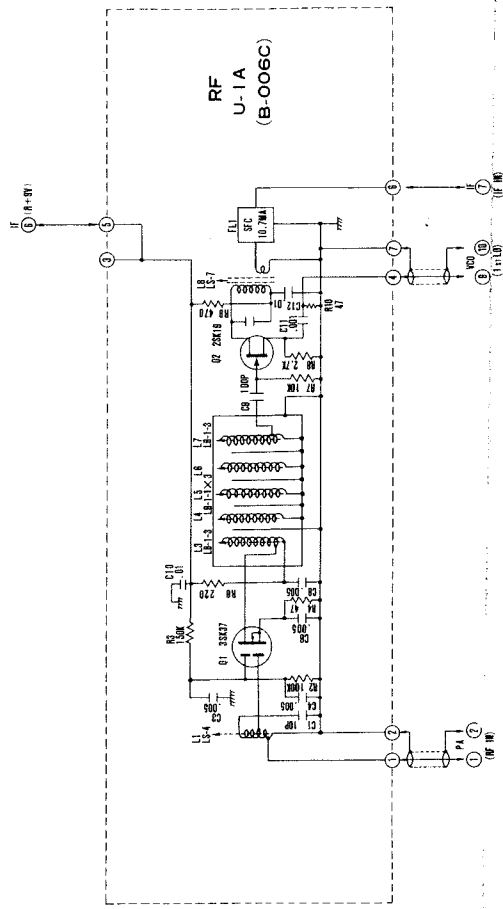

①

IC-230

3

ICOM TECHNICAL SUPPORT DEPT
Return This Material if This
Stamp is Printed Red.

Some component subject 32
for an improvement with

IG 30

DISPLAY

2

1	2
3	4

Dark green R
gray
Dark green L

to change
at notice.