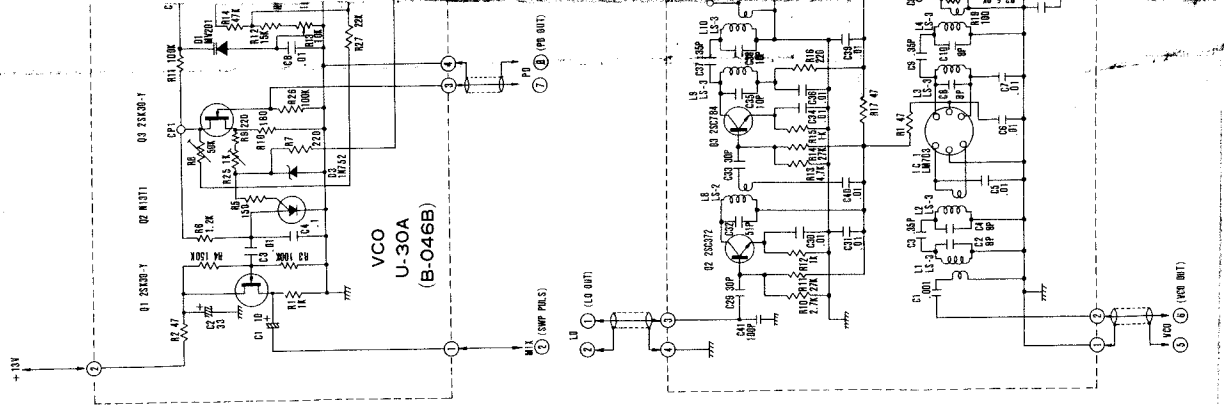

①

IC-230

3

ICOM TECHNICAL SUPPORT DEPT
Return This Material if This
Stamp is Printed Red.

Some component subject 32
for an improvement with

IG 30

DISPLAY

2

1	2
3	4

Dark green R
gray
Dark green L

to change
at notice.