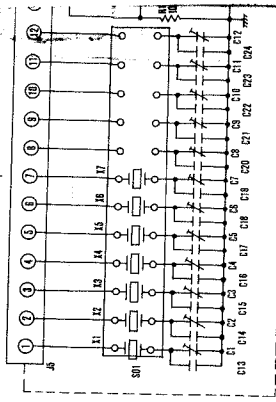

①

IC-230

3

ICOM TECHNICAL SUPPORT DEPT
Return This Material if This
Stamp is Printed Red.

Some component subject 32
for an improvement with

IG 30

DISPLAY

2

1	2
3	4

Dark green R
gray
Dark green L

to change
at notice.